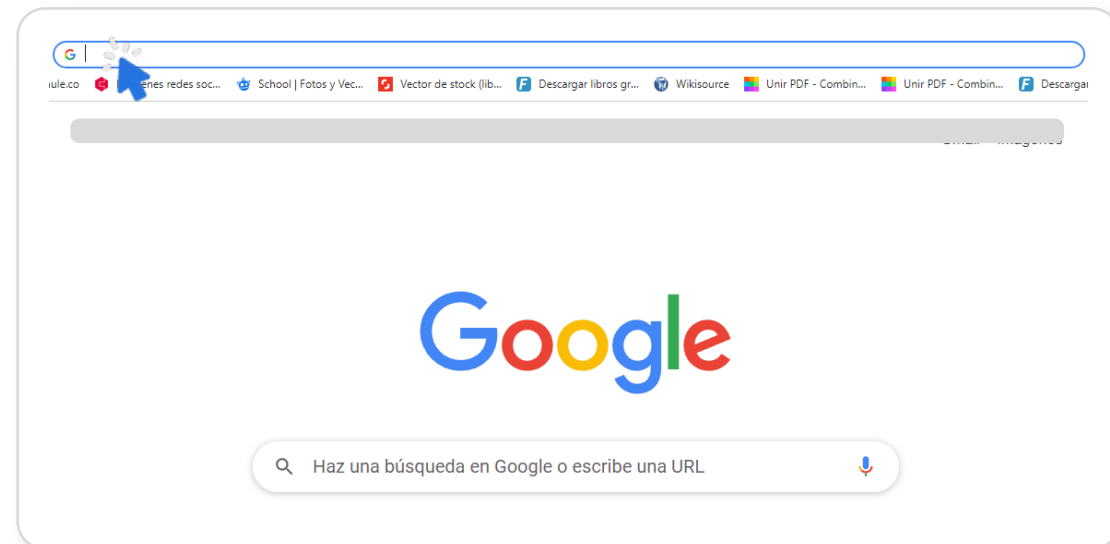

2. Acceso a la plataforma Desde la Web

Desde el Navegador

1. Ingresa a Internet (Google Chrome)