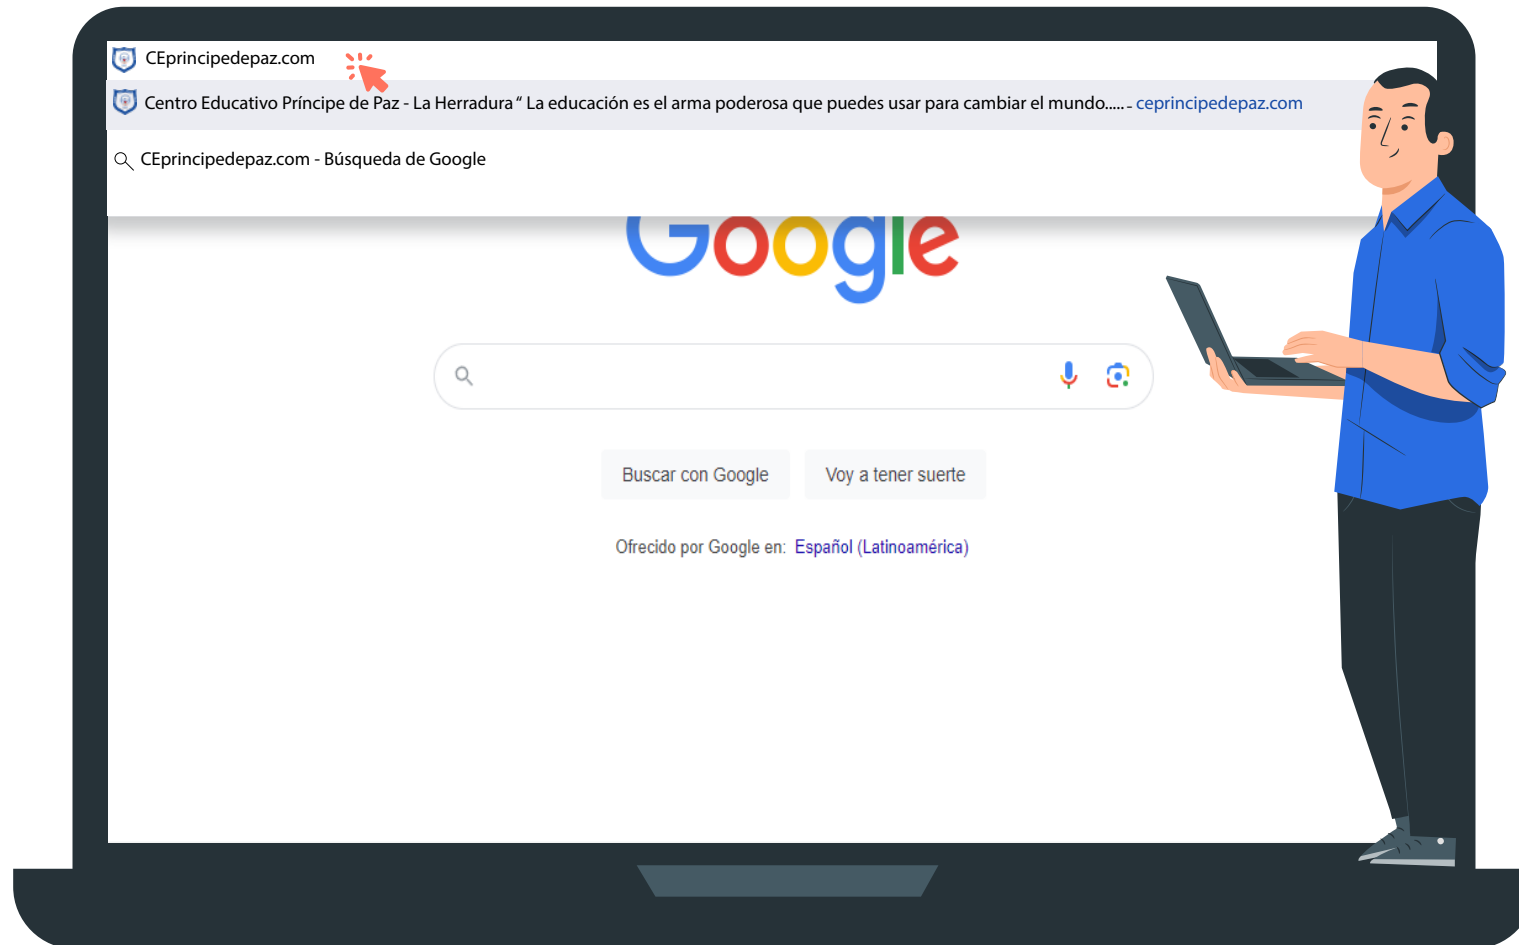

1.Descargar APP-(aule.co)

2. Acceda a la APP

3. Seleccione Manual

Manual

4. Nombre del Colegio

ceprincipedepaz

A form with a white background and a blue border. At the top right is a close button "x". The text "Ingresa el nombre de tu escuela" is above a text input field containing "ceprincipedepaz". Below the field is a blue "Continuar" button, which is highlighted with a blue cursor icon.

5. Usuario

Código entregado por la institución

4:32

←

Ahora ingresa tu usuario ó email

id_eliasortega

Continuar

This screenshot shows a smartphone interface for user login. At the top, the time is 4:32 and there are icons for signal strength, Wi-Fi, and battery. A back arrow is in the top left. The main text says 'Ahora ingresa tu usuario ó email' followed by the input field containing 'id_eliasortega'. At the bottom, there is a 'Continuar' button with a mouse cursor clicking it.

This screenshot shows a smartphone interface for password entry. At the top, the time is 4:32 and there are icons for signal strength, Wi-Fi, and battery. A back arrow is in the top left. The main text says 'Escribe tu contraseña' followed by the input field containing 'ttega'. Below the input field is a blue 'Acceder' button with a mouse cursor clicking it. At the bottom, there is a link that says 'No recuerdo la contraseña'.

2. Acceso a la plataforma Desde la Web

Desde el Navegador

1. Ingresa a Internet (Google Chrome)

2. Ingresa a la página: ceprincipedepaz.com

3. Acceso aule

4. Usuario

Código entregado por la institución

¡Bienvenido a la plataforma!