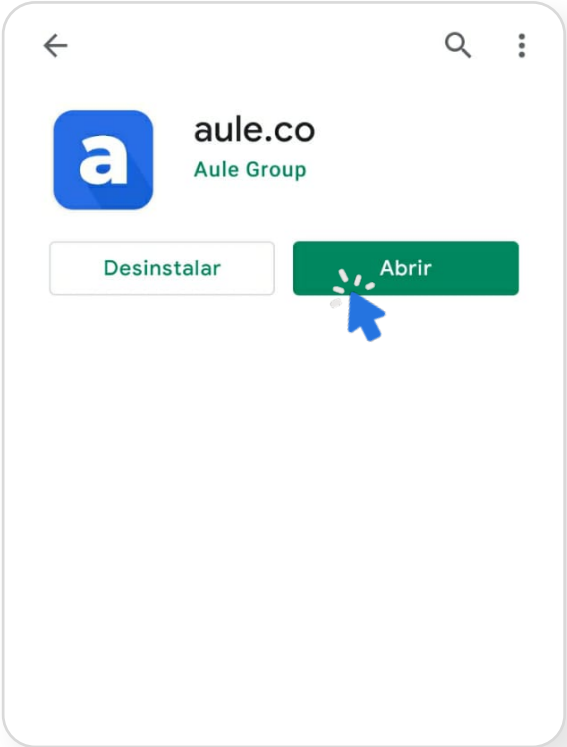

Manual Instructivo

aule.co

¡Bienvenidos!

<https://aule.co>

CENTRO EDUCATIVO PRÍNCIPE DE PAZ

Manual Instructivo acceso aule.co

1. Acceso a la plataforma Desde la App Móvil

Desde el Celular o Tablet

1.Descargar APP-(aule.co)

2. Acceda a la APP

3. Seleccione Manual

Manual

4. Nombre del Colegio

ceprincipedepaz

A form with a white background and a blue border. At the top right is a close button "x". The text "Ingresa el nombre de tu escuela" is above a text input field containing "ceprincipedepaz". Below the field is a blue "Continuar" button, which is highlighted with a blue cursor icon.

5. Usuario

Código entregado por la institución

4:32

←

Ahora ingresa tu usuario ó email

id_eliasortega

Continuar

This screenshot shows a smartphone interface for user login. At the top, the time is 4:32 and there are icons for signal strength, Wi-Fi, and battery. A back arrow is in the top left. The main text says 'Ahora ingresa tu usuario ó email' followed by the input field containing 'id_eliasortega'. At the bottom, there is a 'Continuar' button with a mouse cursor clicking it.

This screenshot shows a smartphone interface for password entry. At the top, the time is 4:32 and there are icons for signal strength, Wi-Fi, and battery. A back arrow is in the top left. The main text says 'Escribe tu contraseña' followed by the input field containing 'ttega'. Below the input field is a blue 'Acceder' button with a mouse cursor clicking it. At the bottom, there is a link that says 'No recuerdo la contraseña'.